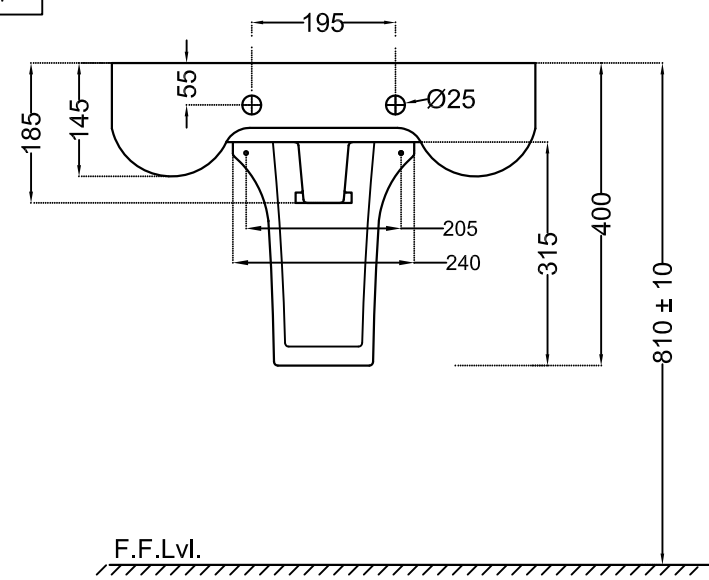

TOP VIEW

SIDE VIEW

BACK VIEW

	Jaquar Group	
	Global Headquarters Plot No. 3, Sector- M-11, IMT Manesar Gurgaon, NCR - 122050, India E-mail : Sales: support@jaquar.com Customer Service : service@jaquar.com	
	ITEM CODE	LYS-WHT-38801 + LYS-WHT-38305
	ITEM TYPE	Wall Hung Basin with half Pedestal
ITEM SIZE	590x490x185 with Pedestal 400 mm	
ALL DIMENSIONS ARE IN MM. (TOLERANCE ± 5 MM)		