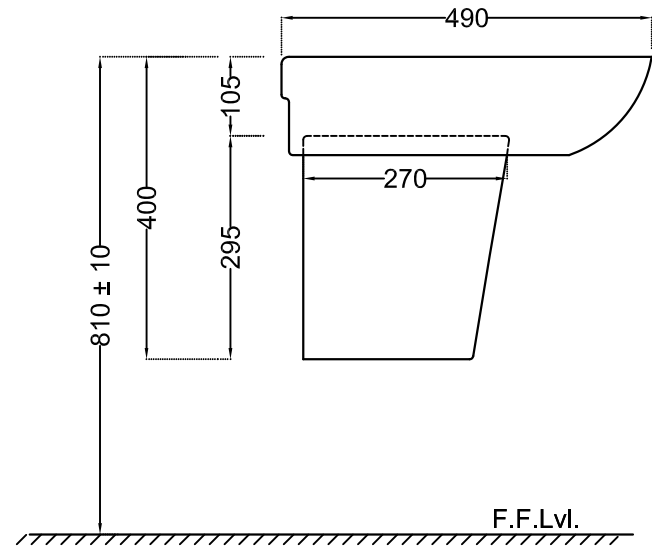

TOP VIEW

SIDE VIEW

BACK VIEW

	Jaquar Group	
	Global Headquarters Plot No. 3, Sector- M-11, IMT Manesar Gurgaon, NCR - 122050, India E-mail : Sales: support@jaquar.com Customer Service : service@jaquar.com	
	ITEM CODE	LYS-WHT-38801 + LYS-WHT-38305
	ITEM TYPE	Wall Hung Basin with half Pedestal
ITEM SIZE	590x490x185 with Pedestal 400 mm	
ALL DIMENSIONS ARE IN MM. (TOLERANCE ± 5 MM)		